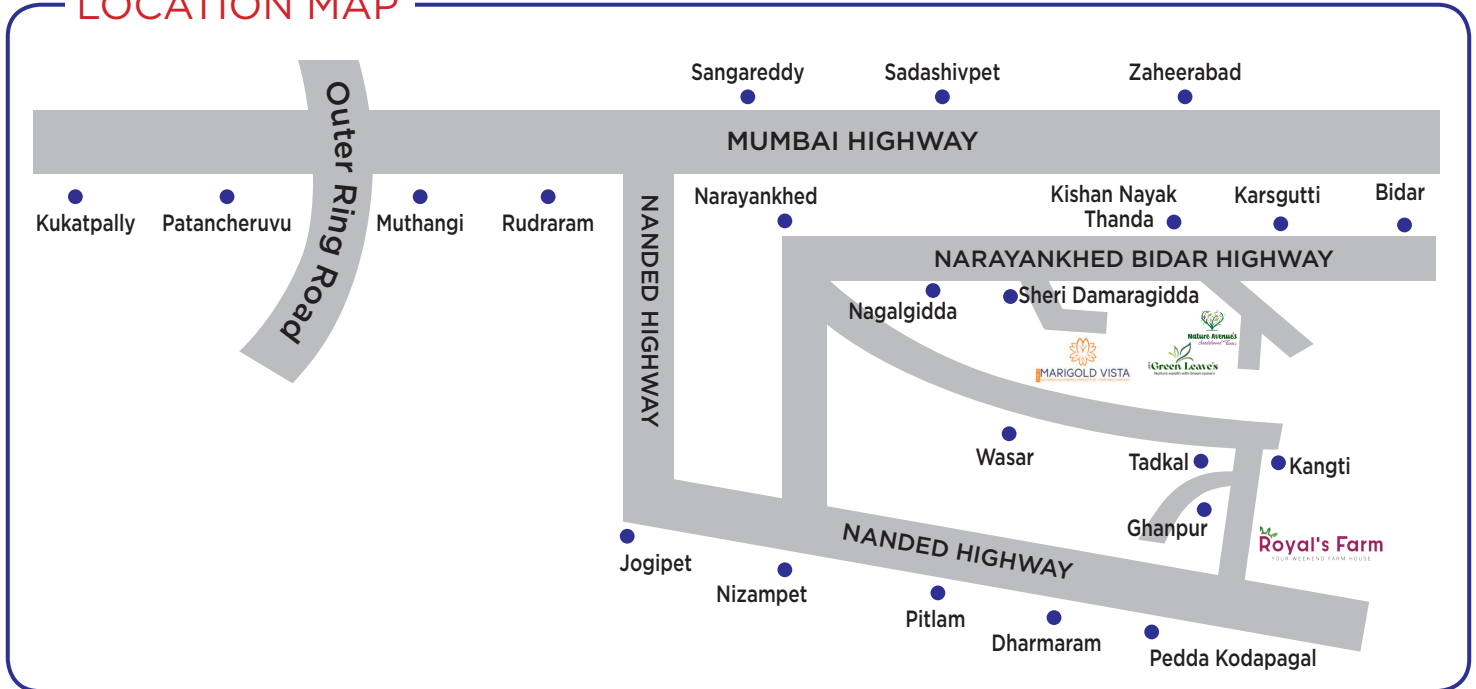

## PROJECT HIGHLIGHTS

- 100% Vasthu
- 20 & 30 Feet Roads
- 24/7 Security
- Fencing & CCTV Cameras
- Family Cottage
- Children Parks
- Entrance Arch
- Drip Irrigation
- Rythu Bandhu
- Rythu Bheema
- 15 Years Maintenance
- Supervision by Agri Experts
- Food Court & Coffee Bar
- Spot Registration

## LOCATION HIGHLIGHTS

- 3 Min Drive from Bidar - Narayankhed Road
- 10 Min Drive from Narayankhed
- 30 Min Drive from NIMZ, Zaheerabad
- 5 KM from Nagalgidda
- 3 Hours Drive from Hyderabad
- 30 Min Drive from Bidar

## LOCATION MAP

**Nature Avenues**  
Sandalwood Farm's

Plot No. 121/EP, Near Nagole Metro Station,  
Pillar No. 809, Uppal Bhagat, Backside Bharat  
Petrol Pump, Uppal, Hyderabad - 500039

CONTACT

Attention: All images in this brochure are for representation purposes only. Actual pictures may vary. This brochure is not a legal offering. The company reserves the right to cancel or modify the brochure in the future.