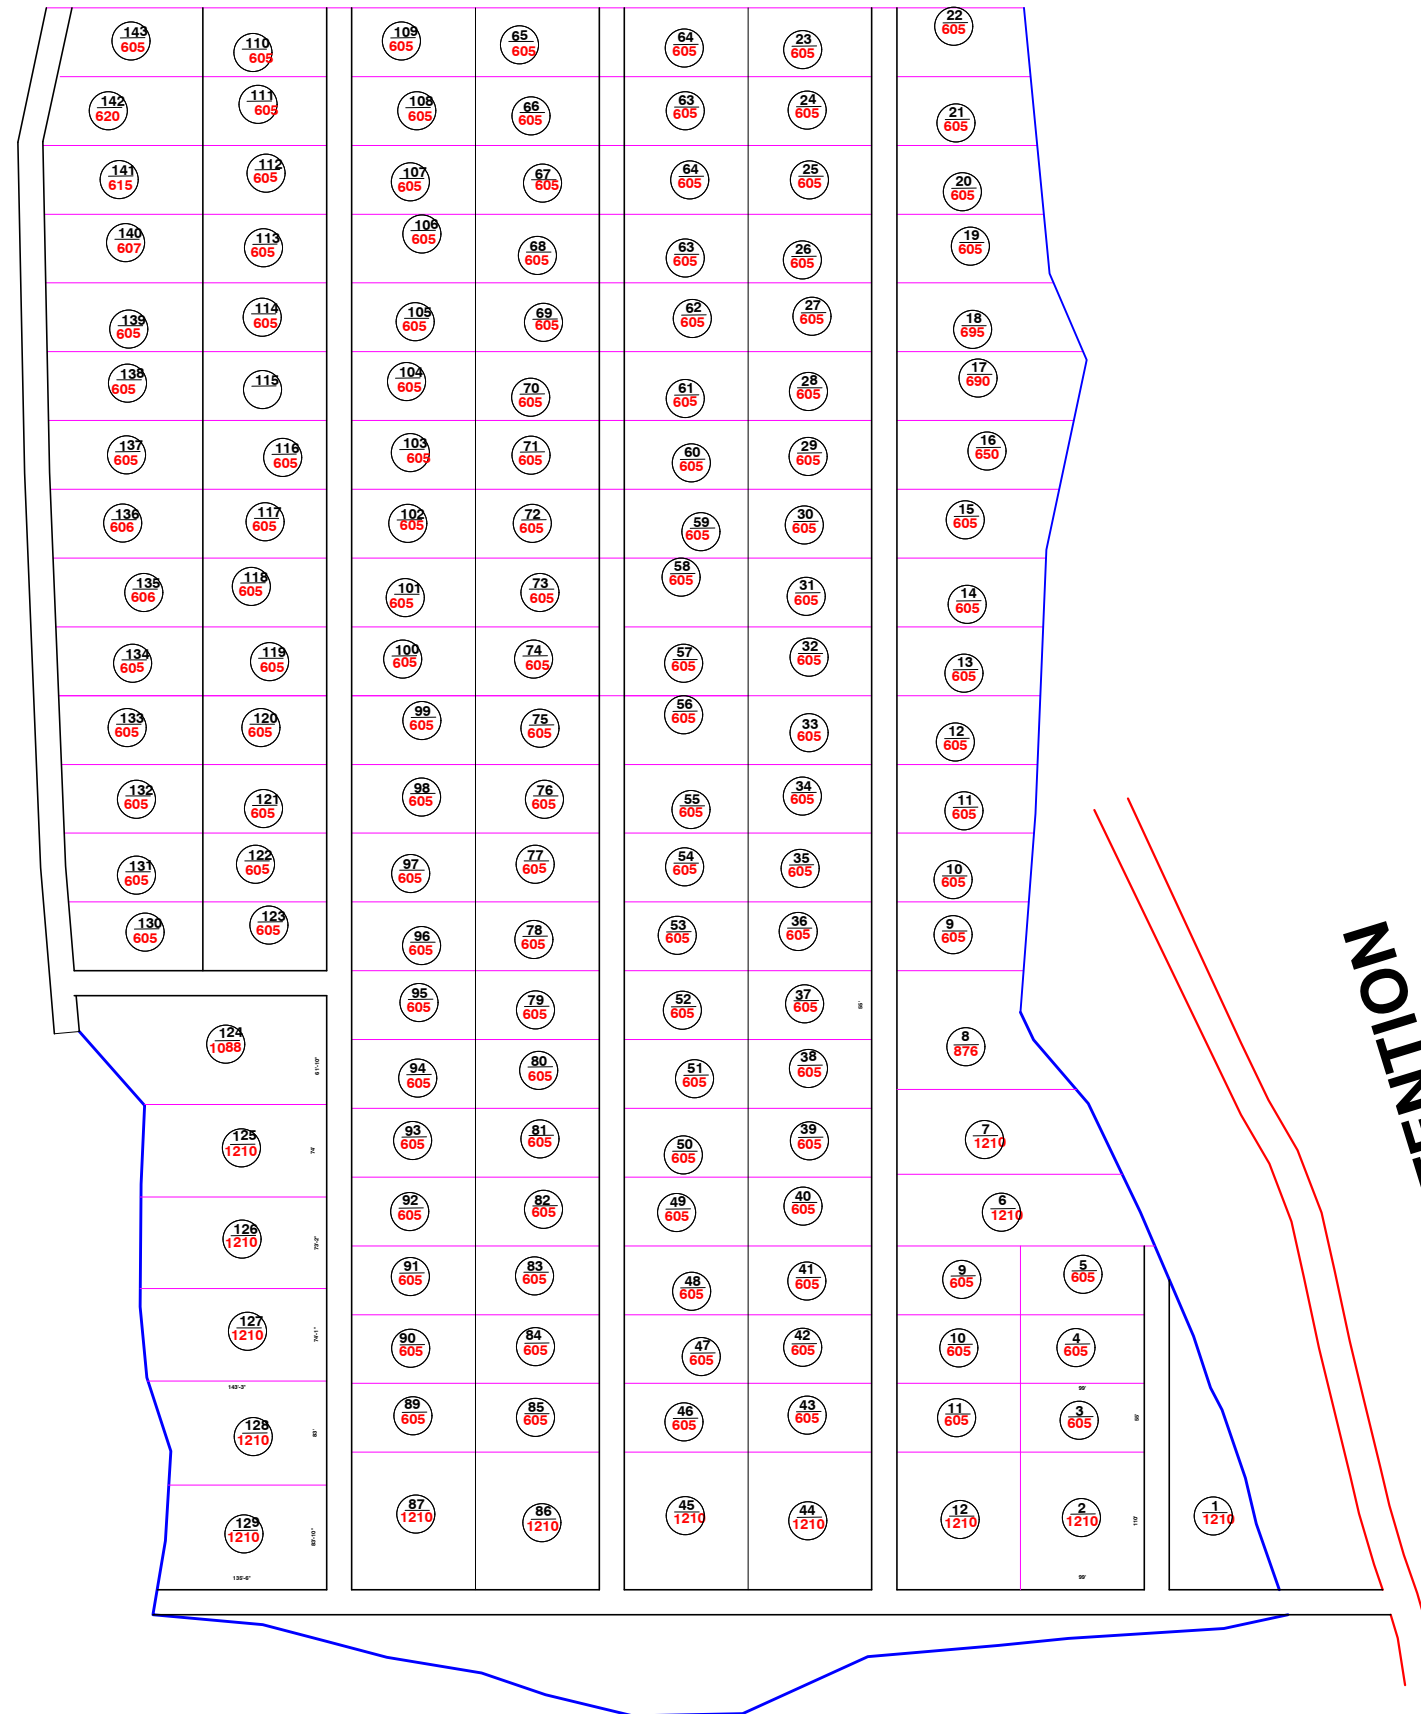

LOCATION MAP OF SY NO 31/5 :- DAMARGIDDA VILLAGE IN NAGALGIDDA MANDAL SANGAREDDY DIST

FUTURE EXTENTION

FUTURE EXTENTION